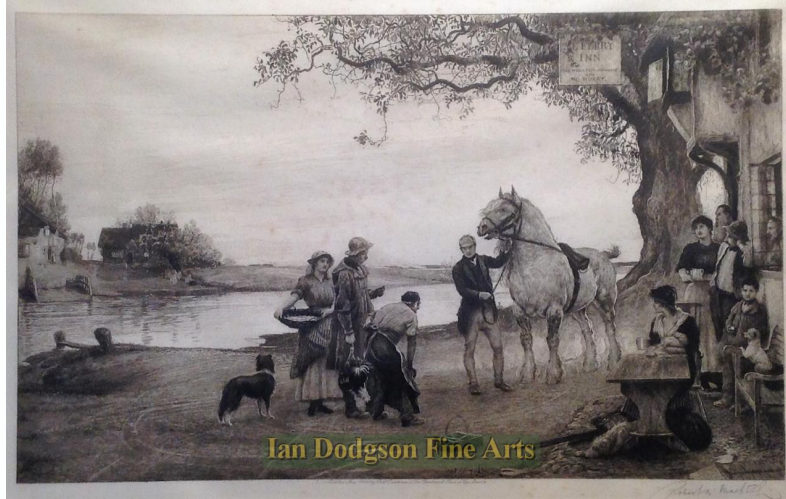

Ian Dodgson Fine Arts

www.iandodgsonfinearts.co.uk

Robert Walker Macbeth

Outside The Ferry Inn, (The Cast Shoe)

Dry point etching 1890

36 x 55 cm

Signed

Stock No.

Biography:

Born in Glasgow. Was a painter, etcher and watercolourist, specialising in pastoral landscapes.

His father was portrait painter, Norman Macbeth.

From 1871 he exhibited at the Royal Academy, the Royal Society of Portrait Painters and the Fine Art Society in London.