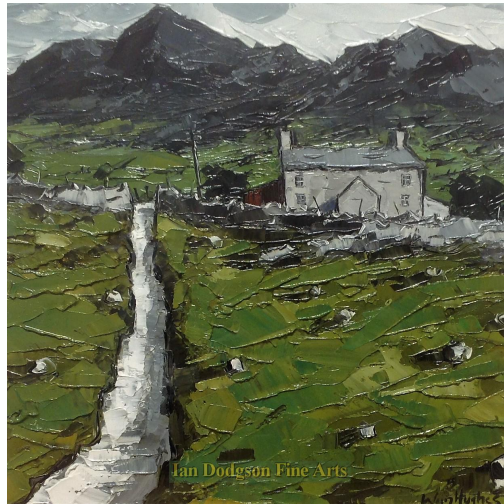

Ian Dodgson Fine Arts

www.iandodgsonfinearts.co.uk

Wyn Hughes

Bryn Golau, Snowdonia

Oil on board 2017

22.5 x 22.5 cm

Signed

Stock No.

Biography:

Wyn Hughes was born in Aberfraw, Anglesey in 1965. Although self-taught, he was always interested in artists and composers. His love of collecting art inspired him to start painting, which he has been doing for about 10 years. He has exhibited in Oriel Mon and the Royal Cambrian.