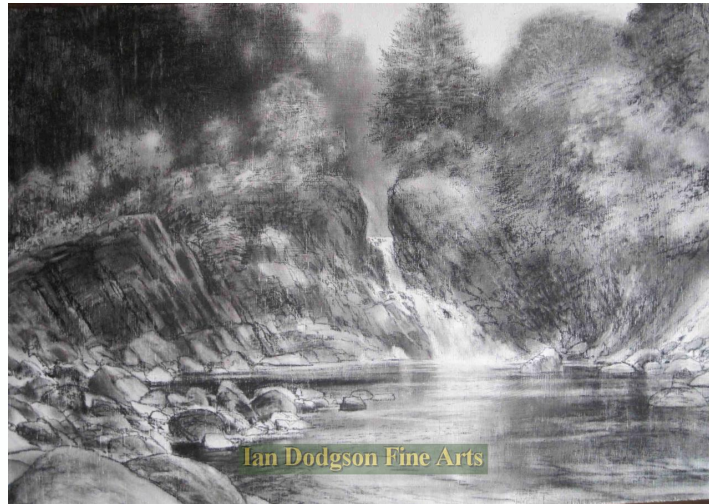

Ian Dodgson Fine Arts

www.iandodgsonfinearts.co.uk

Jeremy Yates PRCA

Conwy Falls

Charcoal on board

38 x 56 cm

Signed

Stock No. 473

Biography:

Jeremy Yates PRCA

Jeremy Yates went to art colleges in Stafford, Brighton and Chelsea between 1963-68; after teaching and working in London, he and his family moved to North Wales in 1977 to paint the landscape. Over recent years he has taught with the WEA, Field Studies Council, Lifelong Learning (Bangor University) and at the Snowdonia National Park Study Centre, and has exhibited widely in the area. In 1994 he was elected to the Royal Cambrian Academy. He has shown his landscape and figurative works both locally and further afield - most recently in London (Ruth Burchard Annual self-portrait exhibition), with the RCA at Cardiff (Kooywood Gallery) and Swansea (Attic Gallery), as well as at Conwy (RCA gallery).

'For many years I have been interested in painting water and its fluid, transparent and

www.iandodgsonfinearts.co.uk

reflective properties - in the rivers, lakes and rains of North Wales. The painting process I