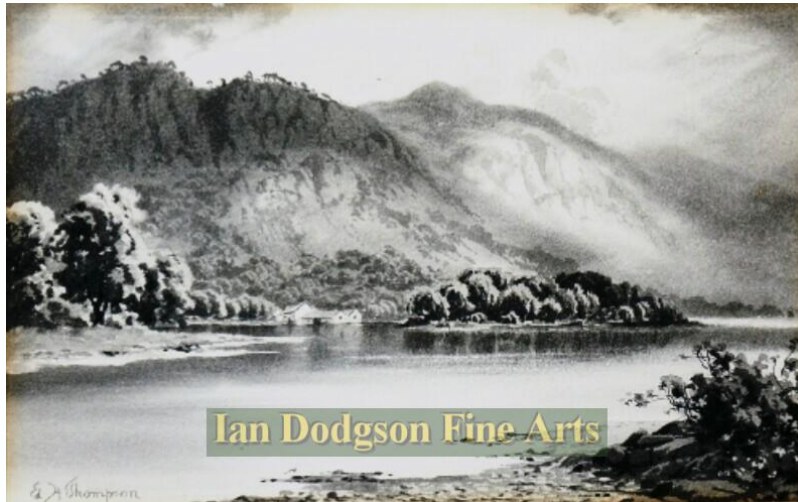

Ian Dodgson Fine Arts

www.iandodgsonfinearts.co.uk

Edward H Thompson

Derwent water with Walla & Falcon Crags

Grisaille, Gouache. c1930

13 x 21 cm

Signed

Stock No. 349