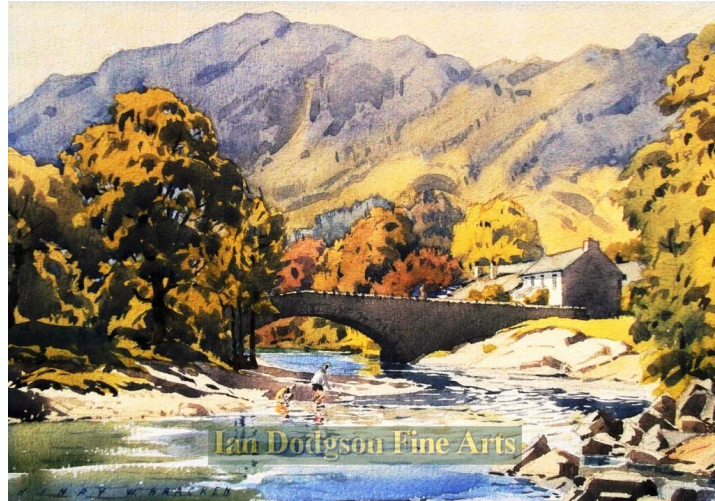

Ian Dodgson Fine Arts

www.iandodgsonfinearts.co.uk

Grange Bridge, Borrowdale

Watercolour c1970

Signed

Stock No. 300

Biography:

www.iandodgsonfinearts.co.uk