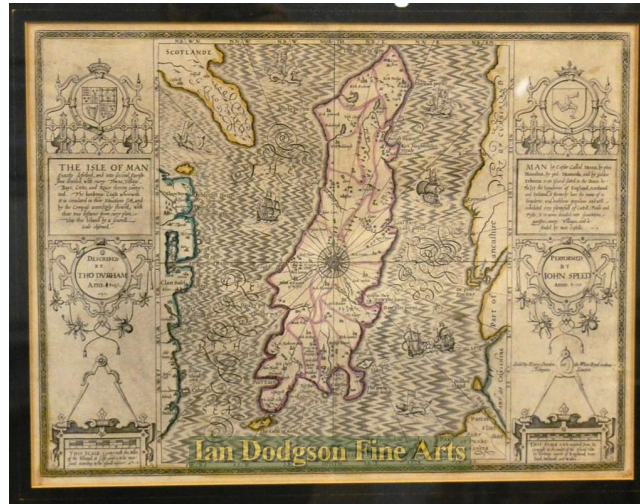

Ian Dodgson Fine Arts

www.iandodgsonfinearts.co.uk

John Speed

Isle of Man

Hand Coloured 1743

38 x 51 cm

London, Henry Overton, outlined in colour by hand, the map is flanked by elaborate strapwork cartouches and scales, visible margins, in a modern frame

Signed

Stock No. 406

Biography:

www.iandodgsonfinearts.co.uk