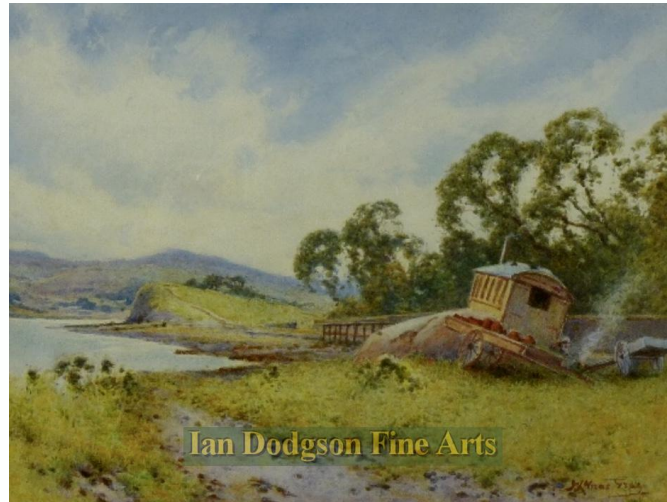

Ian Dodgson Fine Arts

www.iandodgsonfinearts.co.uk

John Abernethy Lynas Gray

Gypsy encampment near Beaumaris

Watercolour with bodycolour 1920

26 x 34.5 cm

Signed

Stock No.

Biography:

John Abernethy Lynas Gray (1869-1937) was born in Oxton, Cheshire but later lived in Caernarvonshire. He studied at The Liverpool School of Art and also in London. He painted mainly landscapes and genre pictures. He exhibited at the Walker Art Gallery and also the Royal Cambrian Academy.